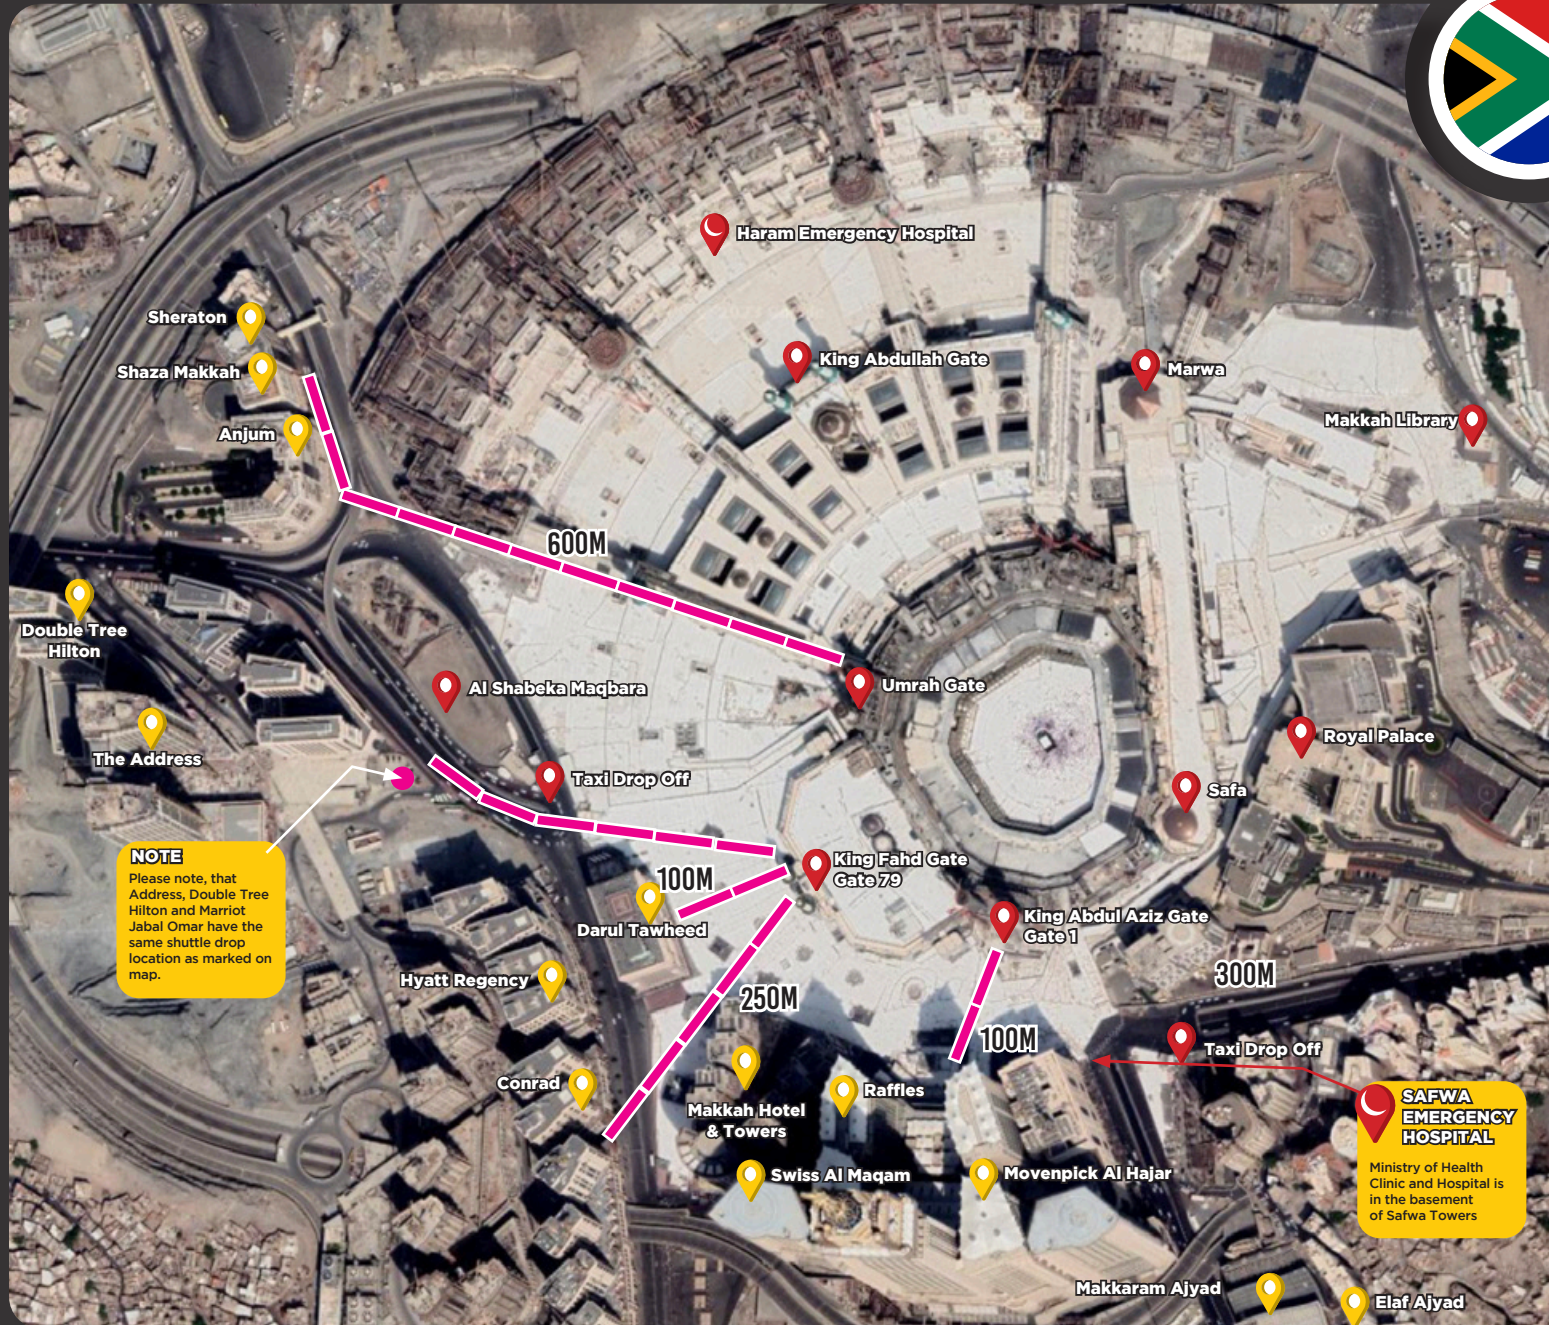

HAJJ

2024/1445

M A K K A H

Hotel Guide

NOTE
Please note, that Address, Double Tree Hilton and Marriot Jabal Omar have the same shuttle drop location as marked on map.

SAFWA EMERGENCY HOSPITAL
Ministry of Health Clinic and Hospital is in the basement of Safwa Towers

- Entry point marked into Haram is closest for Tawaaf
- Umrah only permitted from King Abdul Aziz Gate and King Fahd Gate. This is subject to Ministry rules and may be subject to change at any time.

JOIN HARAMAIN INspo ON WHATSAPP TODAY AND STAY UP-TO-DATE.

CLICK HERE

Group 1
 Group 2
 Group 3
 Group 4

FOLLOW US AT
@Haramain.Inspo