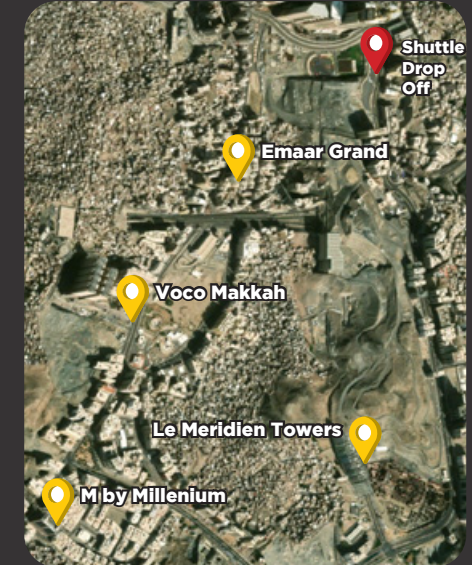

HAJJ

2024/1445

M A K K A H

Hotel Guide

NOTE
Please note, that Address, Double Tree Hilton and Marriot Jabal Omar have the same shuttle drop location as marked on map.

SAFWA EMERGENCY HOSPITAL
Ministry of Health Clinic and Hospital is in the basement of Safwa Towers

- Entry point marked into Haram is closest for Tawaaf
- Umrah only permitted from King Abdul Aziz Gate and King Fahd Gate. This is subject to Ministry rules and may be subject to change at any time.

JOIN HARAMAIN INspo ON WHATSAPP TODAY AND STAY UP-TO-DATE.